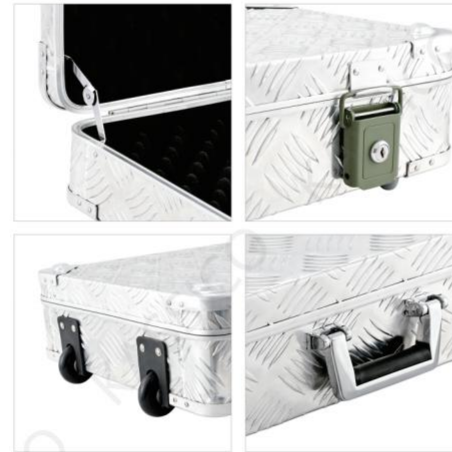

RGC4212H
Size: 46.5x28x12cm
Inner pack: BOX
Qty/out Ctn: 1pc
Ctn. Meas: 48x33.5x15cm
1x20'Fcl: 1230pcs
1x40'Fcl: 2460pcs

RGC8413H
Size: 84x32x13cm
Inner pack: BOX
Qty/out Ctn: 1pc
Ctn. Meas: 85.5x37.5x16cm
1x20'Fcl: 565pcs
1x40'Fcl: 1130pcs

RGC4312H
Size: 46.5x38x12cm
Inner pack: BOX
Qty/out Ctn: 1pc
Ctn. Meas: 48x43.5x15cm
1x20'Fcl: 925pcs
1x40'Fcl: 1850pcs

RGC11713H
Size: 117x39.5x13cm
Inner pack: BOX
Qty/out Ctn: 1pc
Ctn. Meas: 118.5x45x16cm
1x20'Fcl: 338pcs
1x40'Fcl: 678pcs

RGC13513HT
Size: 135x39.5x13cm
Inner pack: BOX
Qty/out Ctn: 1pc
Ctn. Meas: 141x45x17cm
1x20'Fcl: 268pcs
1x40'Fcl: 536pcs

Aluminum Pallet

Products Specification:

Serial Number	Long (mm)	Wide (mm)	High (mm)	Self-respect (kg)
KSC-PT01	1200	800	152	18
KSC-PT02	1200	1000	152	21
KSC-PT03	1219	1016	152	22
KSC-PT04	1200	1200	150	25
KSC-PT05	1200	1100	150	23
KSC-PT06	1100	1100	150	21

Aluminum Ramp

Products Specification:

Item	Opening Size	Folding Size	Bearing	N.W./G.W	Carton
WCR002-2Ft	61*72*5cm	61*36*8cm	300KG	5.1/5.8kg	63.5*40*10cm
WCR002-3Ft	92*72*5cm	92*36*8cm	300KG	7.5/8.2kg	94*40*10cm
WCR002-4Ft	122*72*5cm	122*36*8cm	300KG	10/11kg	125*40*10cm
WCR002-5Ft	152.5*72*5cm	152.5*36*8cm	300KG	12.5/13.5kg	155*40*10cm
WCR002-6Ft	183*72*5cm	183*36*8cm	300KG	14.7/16.5kg	185*40*10cm

Welcome OEM & ODM, Customized by Size, Color, Logo and packing,
Accept Low MOQ, Factory Price, Fast Delivery