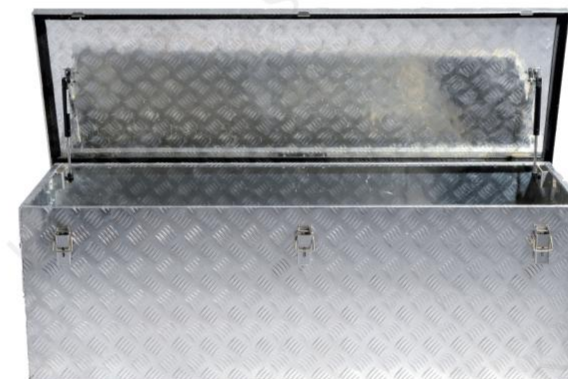

AC15252
Size:152x52x51.5cm
Inner pack:Box
Qty/out Ctn:1pc
Ctn.Meas:153.5x55.5x54cm
1x20'Fcl:65pcs
1x40'Fcl:130pcs